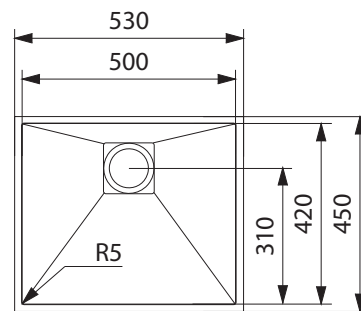

TECHNICAL DATASHEET

PEAK PKX 110-50/42

Product Category	Sinks
Finish	Stainless Steel
Installation	Undermount
Range	PEAK
Model	PKX 110-50/42
Warranty	50 Years

PRODUCT INFORMATION

Article Number	122.0513.669-FPC
Dimensions	530 x 450mm
Cabinet Base	550mm
Bowl Size	500 x 420 x 180mm/37L
Bowl Radius	5mm
Cut-Out Size	Template
Cut-Out Template	
Waste Outlet	Semi Integrated Waste
Overflow	Yes
Tap Holes	No
Remote Waste	No
Opposite Configuration	-
Accessories	1 2 3 4 5