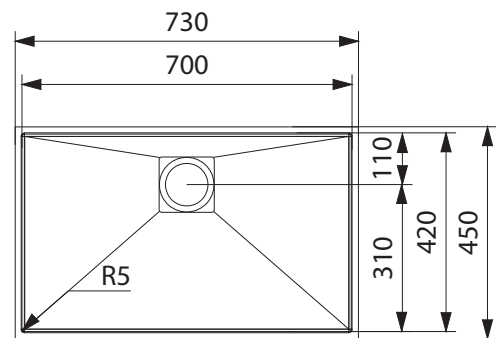

TECHNICAL DATASHEET

PEAK PKX 110-70/42

Product Category	Sinks
Finish	Stainless Steel
Installation	Undermount
Range	PEAK
Model	PKX 110-70/42
Warranty	50 Years

PRODUCT INFORMATION

Article Number	122.0513.671-FPC
Dimensions	730 x 450mm
Cabinet Base	800mm
Bowl Size	700 x 420 x 180mm/52L
Bowl Radius	5mm
Cut-Out Size	Template
Cut-Out Template	Yes
Waste Outlet	Semi Integrated Waste
Overflow	Yes
Tap Holes	No
Remote Waste	No
Opposite Configuration	-
Accessories	1 2 3 4 5