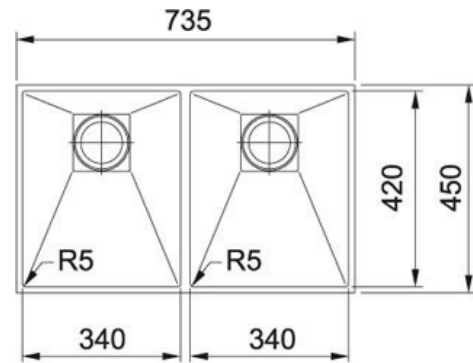

TECHNICAL DATASHEET

PEAK PKX 120-34/34

Product Category	Sinks
Finish	Stainless Steel
Installation	Undermount
Range	PEAK
Model	PKX 120-34/34
Warranty	50 Years

PRODUCT INFORMATION

Article Number	122.0513.677-FPC
Dimensions	735 x 450mm
Cabinet Base	800mm
Bowl Size	340 x 420 x 180mm/24L (x2)
Bowl Radius	5mm
Cut-Out Size	Template
Cut-Out Template	Yes
Waste Outlet	Semi Integrated Waste
Overflow	Yes
Tap Holes	No
Remote Waste	No
Opposite Configuration	-
Accessories	1 2 3 4 5