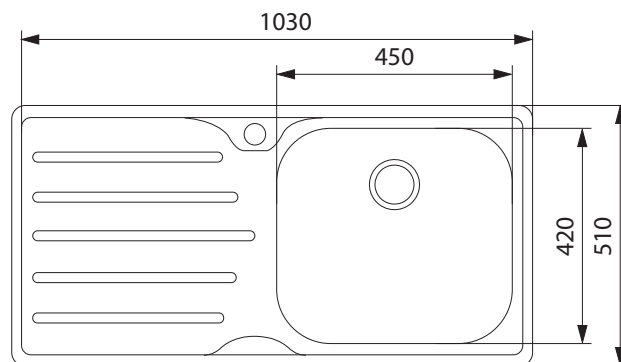

SSX 611 LHD SEVILLE

PRODUCT INFORMATION

Installation	Topmount
Dimensions	1030 x 510mm
Cabinet Base	600mm
Bowl Size	450 x 420 x 200mm/36L
Bowl Radius	65mm
Cut-Out Size	1014 x 494mm
Cut-Out Template	No
Waste Outlet	Semi Integrated Waste
Overflow	No
Tap Holes	Yes (cut out 35mm)
Remote Waste	No
Finish	Stainless Steel