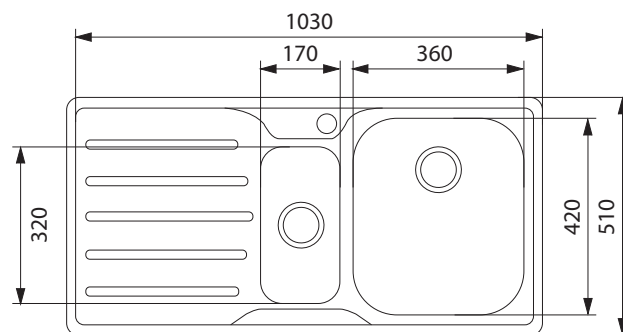

SSX 651 LHD SEVILLE

PRODUCT INFORMATION

Installation	Topmount
Dimensions	1030 x 510mm
Cabinet Base	600mm
Bowl Size	360 x 420 x 200mm/30L 170 x 320 x 130mm/7L
Bowl Radius	65mm
Cut-Out Size	1014 x 494mm
Cut-Out Template	No
Waste Outlet	Semi Integrated Waste
Overflow	No
Tap Holes	Yes
Remote Waste	No
Finish	Stainless Steel