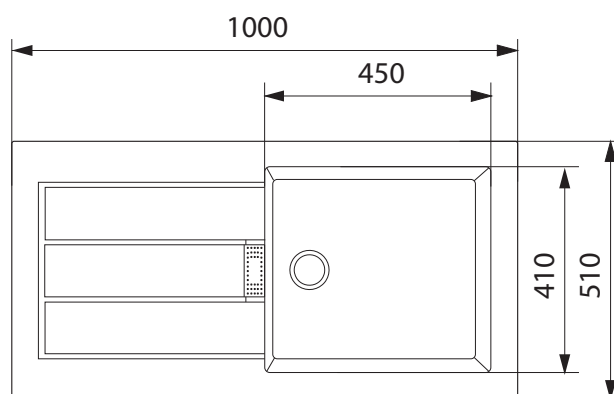

SID 611 CB SIRIUS

PRODUCT INFORMATION

Installation	Topmount
Dimensions	1000 x 510mm
Cabinet Base	600mm
Bowl Size	450 x 410 x 200mm/37L
Bowl Radius	10mm
Cut-Out Size	980 x 490mm
Cut-Out Template	No
Waste Outlet	Semi Integrated Waste
Overflow	Yes
Tap Holes	Yes (cut out 35mm)
Remote Waste	No
Finish	Tectonite