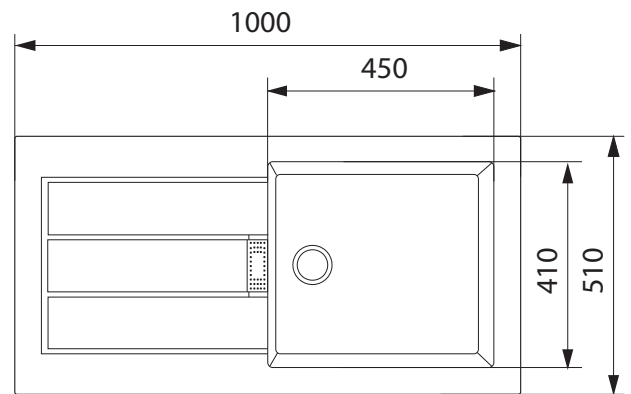

SID 611 PW

SIRIUS

PRODUCT INFORMATION

Installation	Topmount
Dimensions	1000 x 510mm
Cabinet Base	600mm
Bowl Size	450 x 410 x 200mm/37L
Bowl Radius	10mm
Cut-Out Size	980 x 490mm
Cut-Out Template	No
Waste Outlet	Semi Integrated Waste
Overflow	Yes
Tap Holes	Yes (cut out 35mm)
Remote Waste	No
Finish	Tectonite