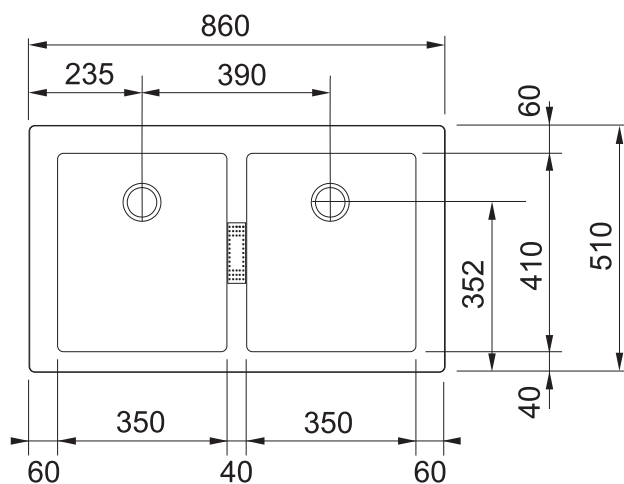

# SID 620 PW SIRIUS

## PRODUCT INFORMATION

<b>Installation</b>	Topmount/Undermount
<b>Dimensions</b>	860 x 510mm
<b>Cabinet Base</b>	900mm
<b>Bowl Size</b>	350 x 410 x 200mm/29L (x2)
<b>Bowl Radius</b>	10mm
<b>Cut-Out Size</b>	Topmount: 840 x 490mm Undermount: 740 x 410, cr=12
<b>Waste Outlet</b>	Semi Integrated Waste
<b>Overflow</b>	Yes
<b>Tap Holes</b>	Yes (cut out 35mm)
<b>Remote Waste</b>	No
<b>Finish</b>	Tectonite