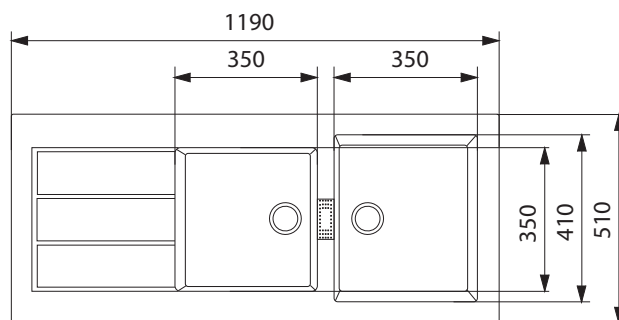

## PRODUCT INFORMATION

<b>Installation</b>	Topmount
<b>Dimensions</b>	1190 x 510mm
<b>Cabinet Base</b>	800mm
<b>Bowl Size</b>	350 x 410 x 200mm/29L 350 x 350 x 200mm/24L
<b>Bowl Radius</b>	10mm
<b>Cut-Out Size</b>	1170 x 490mm
<b>Cut-Out Template</b>	No
<b>Waste Outlet</b>	Semi Integrated Waste
<b>Overflow</b>	Yes
<b>Tap Holes</b>	Yes (cut out 35mm)
<b>Remote Waste</b>	No
<b>Finish</b>	Tectonite