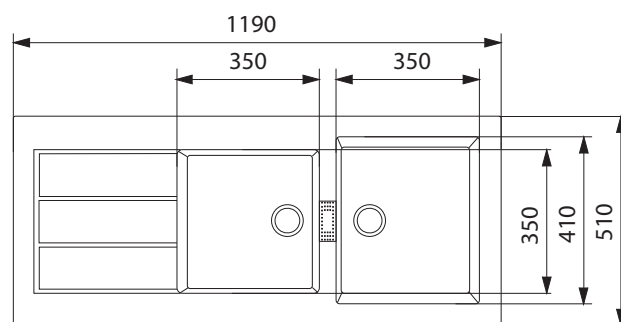

SID 621 PW

SIRIUS

PRODUCT INFORMATION

Installation	Topmount
Dimensions	1190 x 510mm
Cabinet Base	800mm
Bowl Size	350 x 410 x 200mm/29L 350 x 350 x 200mm/24L
Bowl Radius	10mm
Cut-Out Size	1170 x 490mm
Cut-Out Template	No
Waste Outlet	Semi Integrated Waste
Overflow	Yes
Tap Holes	Yes (cut out 35mm)
Remote Waste	No
Finish	Tectonite