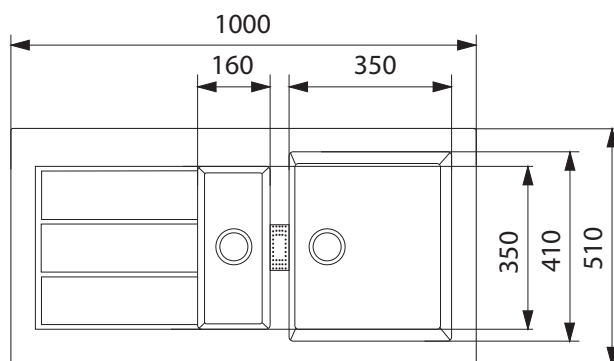

SID 651 CB SIRIUS

PRODUCT INFORMATION

Installation	Topmount
Dimensions	1000 x 510mm
Cabinet Base	600mm
Bowl Size	350 x 410 x 200mm/29L 160 x 350 x 150mm/8L
Bowl Radius	10mm
Cut-Out Size	1170 x 490mm
Cut-Out Template	No
Waste Outlet	Semi Integrated Waste
Overflow	Yes
Tap Holes	Yes (cut out 35mm)
Remote Waste	No
Finish	Tectonite