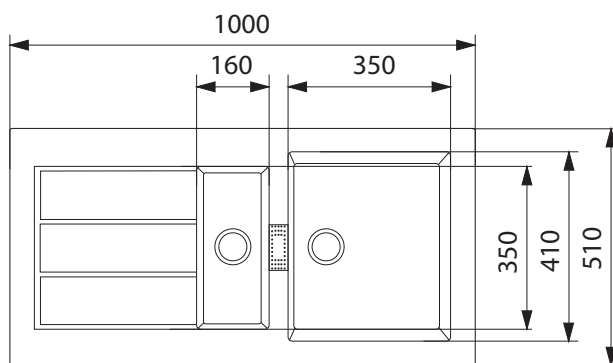

SID 651 PW SIRIUS

PRODUCT INFORMATION

Installation	Topmount
Dimensions	1000 x 510mm
Cabinet Base	600mm
Bowl Size	350 x 410 x 200mm/29L 160 x 350 x 150mm/8L
Bowl Radius	10mm
Cut-Out Size	1170 x 490mm
Cut-Out Template	No
Waste Outlet	Semi Integrated Waste
Overflow	Yes
Tap Holes	Yes (cut out 35mm)
Remote Waste	No
Finish	Tectonite