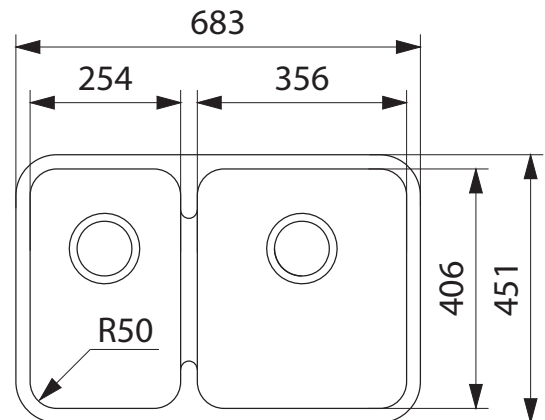

## PRODUCT INFORMATION

<b>Installation</b>	Undermount
<b>Dimensions</b>	683(W) x 451(H)mm
<b>Cabinet Base</b>	800mm
<b>Bowl Size</b>	254(W) x 406(H) x 180(D)mm/18L 356(W) x 406(H) x 200(D)mm/29L
<b>Bowl Radius</b>	50mm
<b>Cut-Out Size</b>	Template
<b>Cut-Out Template</b>	Yes
<b>Waste Outlet</b>	Semi Integrated Waste
<b>Overflow</b>	No
<b>Tap Holes</b>	No
<b>Remote Waste</b>	No
<b>Finish</b>	Stainless Steel