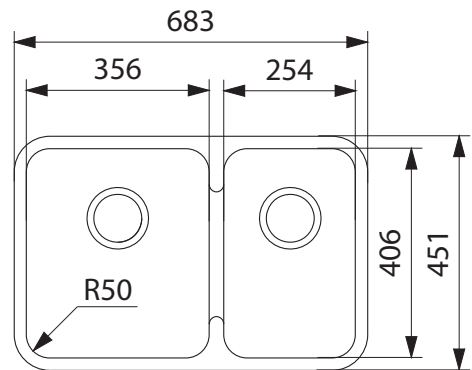

SQX 120 C-R-2 STEEL QUEEN SINK

PRODUCT INFORMATION

Installation	Undermount
Dimensions	683(W) x 451(H)mm
Cabinet Base	800mm
Bowl Size	254(W) x 406(H) x 180(D)mm/18L 356(W) x 406(H) x 200(D)mm/29L
Bowl Radius	50mm
Cut-Out Size	Template
Cut-Out Template	Yes
Waste Outlet	Semi Integrated Waste
Overflow	No
Tap Holes	No
Remote Waste	No
Finish	Stainless Steel