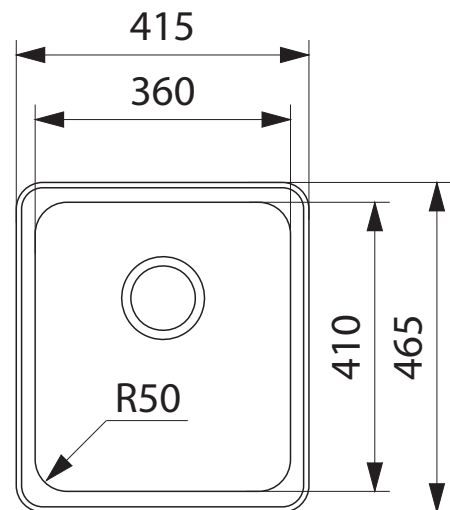

SQX 610-36-2 STEEL QUEEN SINK

PRODUCT INFORMATION

Installation	Topmount
Dimensions	415(W) x 465(H)mm
Cabinet Base	450mm
Bowl Size	360(W) x 410(H) x 200(D)mm/27L
Bowl Radius	50mm
Cut-Out Size	Template
Cut-Out Template	Yes
Waste Outlet	Semi Integrated Waste
Overflow	No
Tap Holes	No
Remote Waste	No
Finish	Stainless Steel