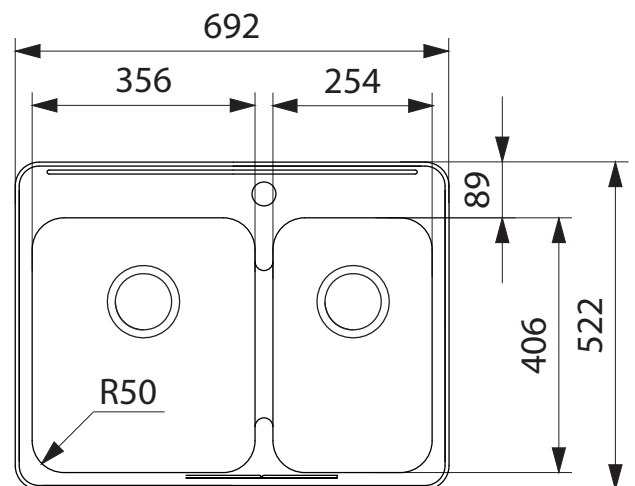

SQX 620 C-R/T STEEL QUEEN SINK

PRODUCT INFORMATION

Installation	Topmount
Dimensions	692(W) x 522(H)mm
Cabinet Base	800mm
Bowl Size	356(W) x 406(H) x 200(D)mm / 27L 254(W) x 406(H) x 180(D)mm / 17L
Bowl Radius	50mm
Cut-Out Size	Template
Cut-Out Template	Yes
Waste Outlet	Semi Integrated Waste
Overflow	No
Tap Holes	ø35mm
Remote Waste	No
Finish	Stainless Steel