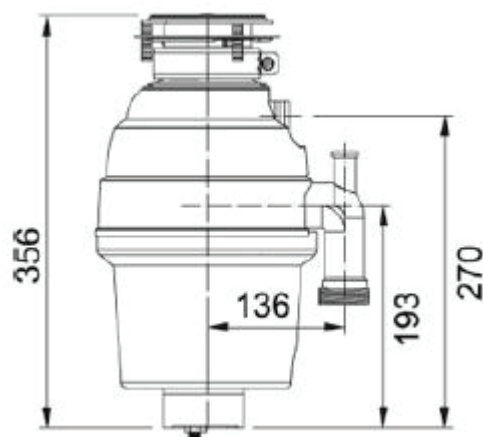

### PRODUCT INFORMATION

Product Description	1/2 HP Heavy Duty
Motor Speed RPM	2600 rpm
Horsepower	1/2 hp (375 W)
Voltage	220-240 V
Frequency	50/60 Hz
Current	2.25 A
Motor Type	Permanent Magnet
Sound Insulated	Full
Sound	72 dB
Overload Protector	Yes
Stainless Steel Grinding	Yes
Gross Weight	5.4 kg
Sink Flange	90 mm
Stopper	Stainless steel
Swivel Impellers	Stainless steel
Grind Ring	Stainless steel
Balance Turntable	Stainless steel
Capacity	1000 ml
Dishwasher Inlet	Yes