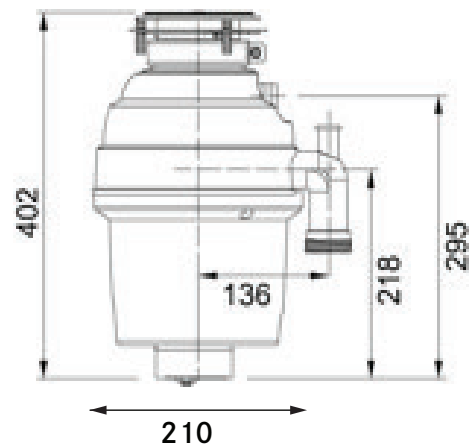

TECHNICAL DATASHEET

TURBO PLUS TP-75

Product Category	Waste Disposers
Model	TP-75
Warranty	5 years

PRODUCT INFORMATION

Product Description	3/4 HP Deluxe
Motor Speed RPM	2700 rpm
Horsepower	3/4 hp 550 W
Voltage	220-240 V
Frequency	50/60 Hz
Current	3.25 A
Motor Type	Permanent Magnet
Sound Insulated	Full
Sound	72 dB
Overload Protector	Yes
Stainless Steel Grinding	Yes
Gross Weight	6 kg
Sink Flange	90 mm
Stopper	Stainless steel
Swivel Impellers	Stainless steel
Grind Ring	Stainless steel
Balance Turntable	Stainless steel
Capacity	1000 ml
Dishwasher Inlet	Yes