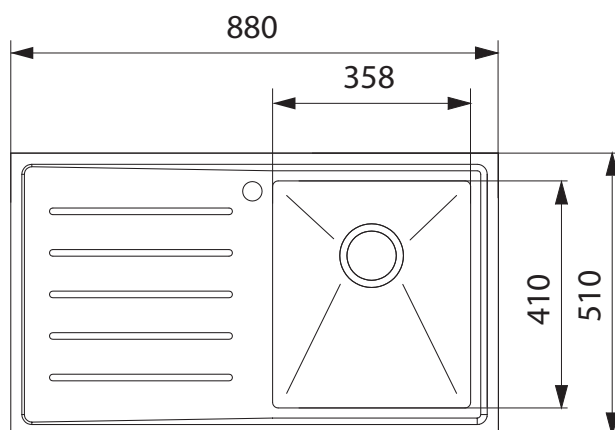

VLX 211 LHD VELA

PRODUCT INFORMATION

Installation	Topmount/Flushmount/Undermount
Dimensions	880 x 510mm
Cabinet Base	600mm
Bowl Size	358 x 410 x 205mm/30L
Bowl Radius	10mm
Cut-Out Size	Topmount: 865 x 495mm, cr=10 Undermount: Template
Cut-Out Template	Yes
Waste Outlet	Semi Integrated Waste
Overflow	No
Tap Holes	Yes
Remote Waste	No
Finish	Stainless Steel