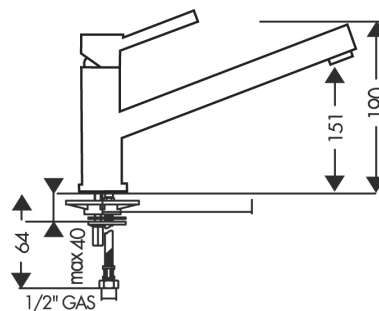

# TECHNICAL DATASHEET

KUBUS TA 6800

Product Category	Taps
Finish	Ceramic Cartridge, Chrome
Range	Kubus
Model	TA 6800
Warranty	15 Years

## PRODUCT INFORMATION

Article Number	115.0054.954
Style	Swivel
Cut-Out Size	Ø 35mm
WELS	5 star / 6 Lpm
Min. (PSI)	7.25
Max. (PSI)	72.5
Min. (kPa)	50kPa
Max. (kPa)	500kPa

It is recommended to install this tap with the Franke Tap Support Arm (Article Number 112.0049.052) or directly through a solid benchtop.

## PLEASE NOTE

Large and heavy taps should ideally be mounted directly through the solid benchtop or fully supported from underneath. For all other swivel taps, we recommend the use of the Franke Tap Support Arm to provide additional support. Please ensure all Franke tapware is installed at a pressure of no greater than 500 kPa in accordance with AS/NZS3500 and insist that your plumber flushes all of the water supply lines before installing tapware. Failure to do so may void warranty.