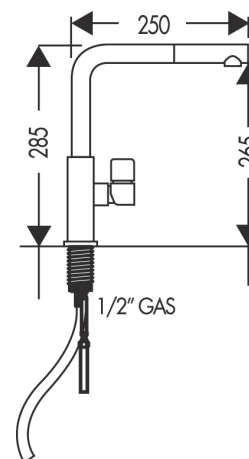

TECHNICAL DATASHEET

MYTHOS WHITE TA 621W

Product Category	Taps
Finish	Ceramic Cartridge, White
Range	Mythos White
Model	TA 621W
Warranty	15 Years

PRODUCT INFORMATION

Article Number	115.0362.094
Style	Pull-Out
Cut-Out Size	∅ 35mm
WELS	6 star / 4.5 Lpm
Min. (PSI)	7.25
Max. (PSI)	72.5
Min. (kPa)	50kPa
Max. (kPa)	500kPa

PLEASE NOTE

Large and heavy taps should ideally be mounted directly through the solid benchtop or fully supported from underneath. For all other swivel taps, we recommend the use of the Franke Tap Support Arm to provide additional support. Please ensure all Franke tapware is installed at a pressure of no greater than 500 kPa in accordance with AS/NZS3500 and insist that your plumber flushes all of the water supply lines before installing tapware. Failure to do so may void warranty.