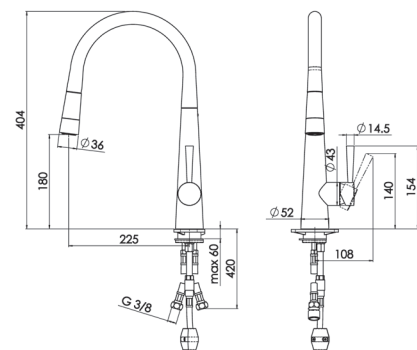

TECHNICAL DATASHEET

ROLUX TA 7031

Product Category	Taps
Finish	Ceramic Cartridge, Chrome
Range	Rolux
Model	TA 7031
Warranty	15 Years

PRODUCT INFORMATION

Style	Pull-Out
Cut-Out Size	ø 35mm
WELS	4 star / 7.5 Lpm
Min. (PSI)	7.25
Max. (PSI)	72.5
Min. (kPa)	50kPa
Max. (kPa)	500kPa

PLEASE NOTE

Large and heavy taps should ideally be mounted directly through the solid benchtop or fully supported from underneath. For all other swivel taps, we recommend the use of the Franke Tap Support Arm to provide additional support. Please ensure all Franke tapware is installed at a pressure of no greater than 500 kPa in accordance with AS/NZS3500 and insist that your plumber flushes all of the water supply lines before installing tapware. Failure to do so may void warranty.