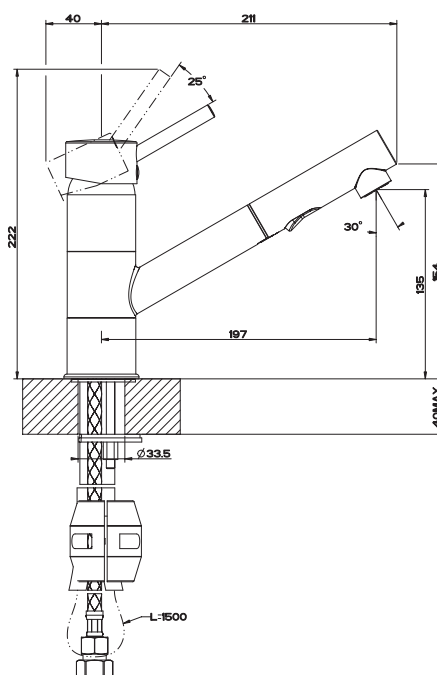

TA 6001 ECLIPSE TAP

PRODUCT INFORMATION

Style	Pull-Out
Tap Swivel Spout (degrees)	120°
Cut-Out Size	Ø 35mm
WELS	4 star/7.5 Lpm Reg No: T31542
Min. (PSI)	7.25
Max. (PSI)	72.5
Min. (kPa)	50kPa
Max. (kPa)	500kPa
Finish	Chrome
Features	Veggie Spray
Warranty	5 years parts and labour 15 years cartridge only *T&C's apply

PLEASE NOTE: Large and heavy taps should ideally be mounted directly through the solid benchtop or fully supported from underneath. For all other swivel taps, we recommend the use of the Franke Tap Support Arm to provide additional support. Please ensure all Franke tapware is installed at a pressure of no greater than 500 kPa in accordance with AS/NZS3500 and insist that your plumber flushes all of the water supply lines before installing tapware. Failure to do so may void warranty.