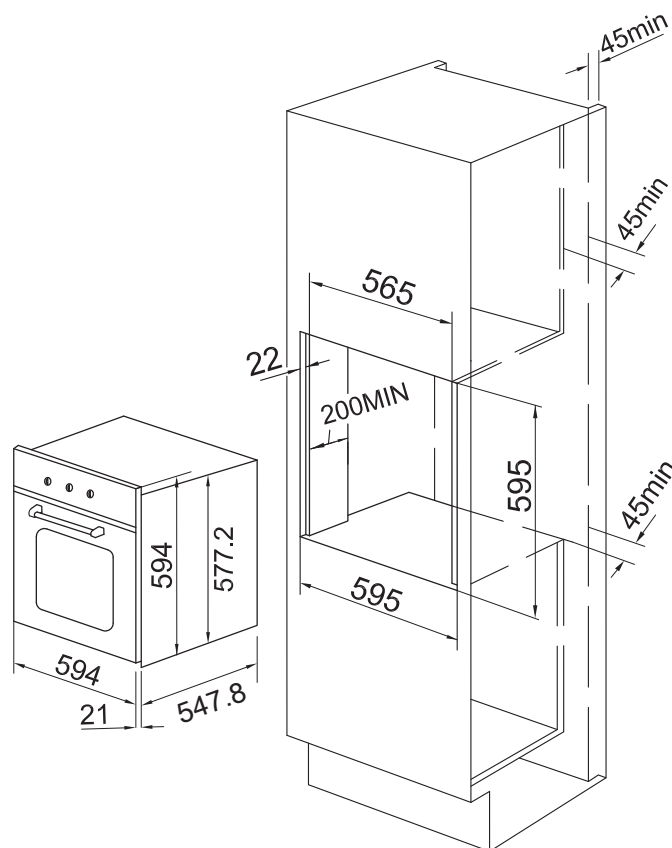

FCE60P11B

60CM PYROLYTIC MULTIFUNCTION OVEN

PRODUCT INFORMATION

Overall Dimensions (mm)	594(W) x 594(H) x 569(D)
Capacity	73L Net
Oven Functions	11
Pyrolytic Function	Yes
Power	220-240V 50/60Hz, 3230W Max
Display	White LCD Display
Control Interface	Touch Control
Oven Door	Quadruple Glaze
Lighting	Single
Child Lock	Yes
Soft Close	Yes
Finish	Black Glass
Accessories	Telescopic Runner Set x 1 Wire Racks x 2 Baking Tray with Wire Rack x 1
Warranty	2 Years

PLEASE NOTE: Technical and product specifications may change; therefore, cut-outs for appliances should only be by physical product measurements. The above information is indicative only.

LAST UPDATED: 11 OCT 2019