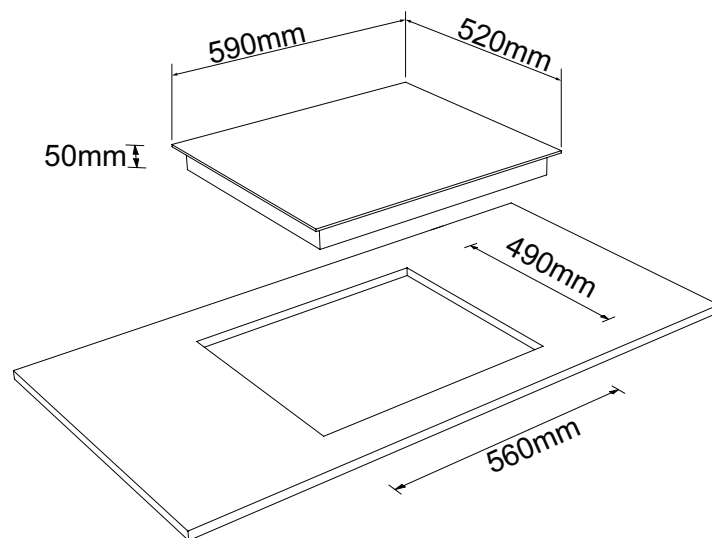

FCI604B1

60CM INDUCTION COOKTOP

PRODUCT INFORMATION

Overall Dimensions (mm)	590(W) x 520(D) x 50(H)
Cut-Out Dimensions (mm)	560(W) x 490(D)
Number of Heating Zones	4
Power	230V 50/60Hz, 5600W Max 25A Connection
Control Interface	Touch Control
Display Colour	Red
Cooking Zone Power	1400W Per Burner
Child Lock	Yes
Pan Sensor	Yes
Boost	No
Functions	Residual Heat Indicator
Edge Profile	Frameless
Finish	Black Glass
Warranty	2 Years

*Min 50mm between the cooktop and the wall or sides

PLEASE NOTE: Technical and product specifications may change; therefore, cut-outs for appliances should only be by physical product measurements. The above information is indicative only.