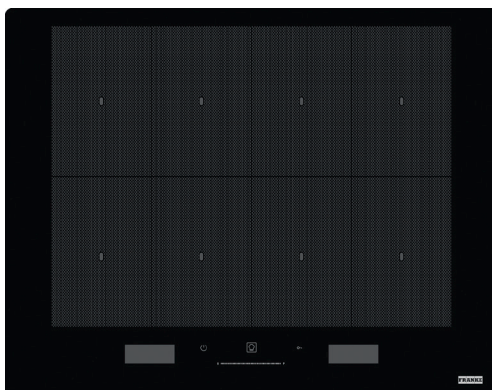

FMY 658 I FP BK

65CM INDUCTION COOKTOP

PRODUCT INFORMATION

Overall Dimensions (mm)	650 x 510 x 57mm
Controls	LCD - Text Assisted Display
Power	220-240V 50-60Hz, 7400W Max
Cut-Out	560 x 480-492mm
Installation	Standard/Flush
Safety Devices	Auto safety switch off, child lock, residual heat indicator
Number of Heating Zones	8 - Flexi Full
Child Lock	Yes
Boost	18 + Booster
Pan Sensor	Yes
Timer	Yes
Edge Profile	Frameless
Cooking Power	8 x 1200W - Boost 1800W
Finish	Black Ceramic Glass
Warranty	5 Years