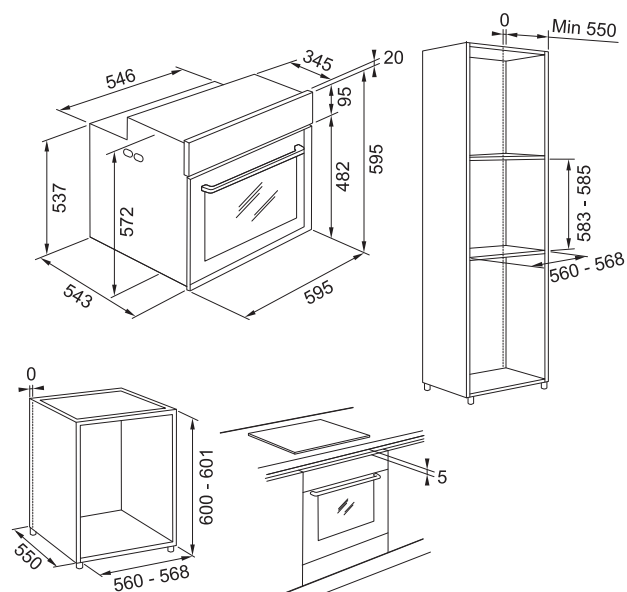

FMY 98 P XS 60CM PYROLYTIC OVEN

PRODUCT INFORMATION

Overall Dimensions (mm)	595(W) x 595(H) x 564(D)
Capacity	73L Net
Oven Functions	7 + Cook Assist
Pyrolytic Function	Yes
Power	220-240V/50-60Hz, 3650W Max
Hard Wired	Yes
Display	LCD Display - White
Control Interface	Control Knobs - Push/Pull
Oven Door	Quadruple Glazed
Lighting	Halogen
Child Lock	Yes
Soft Close	Yes
Finish	Black Glass with Stainless Trim
Accessories	Enamel Baking Tray x 1 Enamel Roasting x 1 Wire Rack x 2 Telescopic Runner x 1
Warranty	5 years