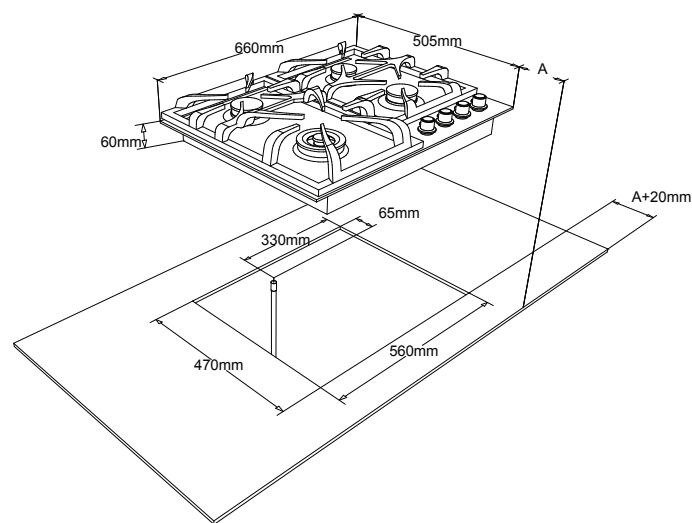

## 66CM STAINLESS STEEL GAS COOKTOP

### PRODUCT INFORMATION

<b>Overall Dimensions (mm)</b>	660 x 505 x 60mm
<b>Controls</b>	Stainless steel knobs
<b>Power</b>	220-240V/50Hz, 1A Max
<b>Cutout</b>	560 x 470mm
<b>Safety devices</b>	Flame failure
<b>Pan support</b>	Cast-iron
<b>Ignition</b>	Electronic
<b>Gas type</b>	NG or LPG
<b>Solid brass burners</b>	4
<b>WOK Burner</b>	0.5 - 22MJ/h*
<b>Large Burner</b>	10.2MJ/h*
<b>Medium Burner</b>	8.5MJ/h*
<b>Small Burner</b>	6.5MJ/h*
<b>Finish</b>	Stainless steel
<b>Warranty</b>	5 years