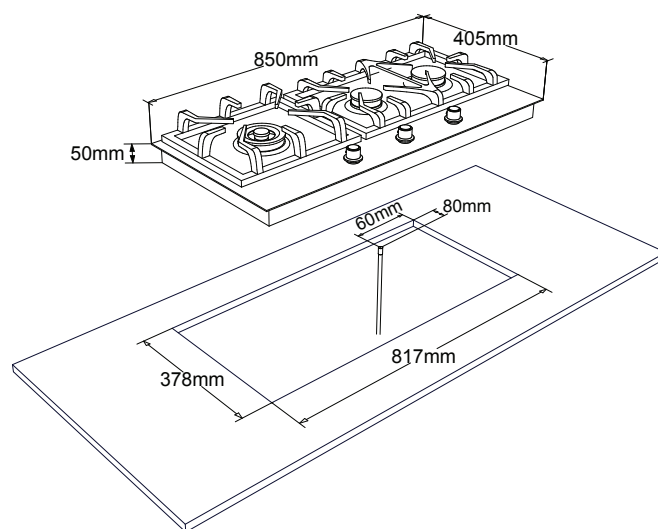

FIG903B1 N/L

85CM CERAMIC GLASS GAS COOKTOP

PRODUCT INFORMATION

Overall Dimensions (mm)	850 x 405 x 50mm
Controls	Stainless steel knobs
Power	220-240V/50Hz, 1A Max
Cutout	817 x 378mm
Safety devices	Flame failure
Pan support	Cast-iron
Ignition	Electronic
Gas type	NG or LPG
Solid brass burners	3
WOK Burner	0.5 - 22MJ/h*
Large Burner	10.2MJ/h*
Small Burner	6.5MJ/h*
Finish	Black ceramic glass
Warranty	5 years