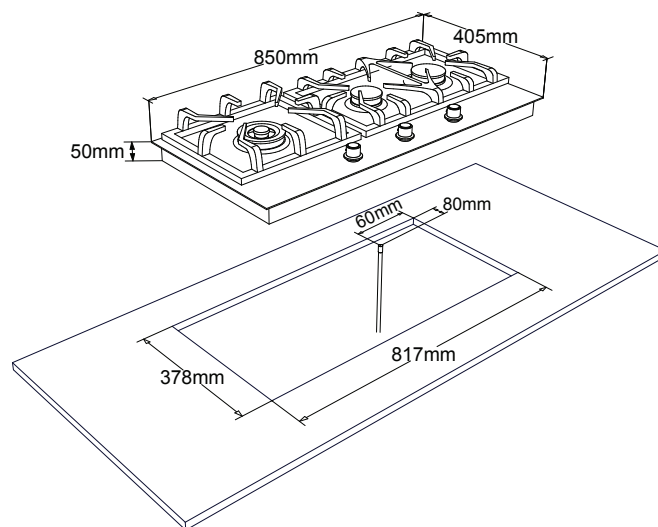

FIG903S1 N/L

85CM GAS COOKTOP

PRODUCT INFORMATION

Overall Dimensions (mm)	850 x 405 x 50mm
Controls	Stainless steel knobs
Power	220-240V/50Hz, 1A Max
Cutout	817 x 378mm
Safety devices	Flame failure
Pan support	Cast-iron
Ignition	Electronic
Gas type	NG or LPG
Solid brass burners	3
WOK Burner	0.5 - 22MJ/h*
Large Burner	10.2MJ/h*
Small Burner	6.5MJ/h*
Finish	Stainless Steel
Warranty	5 years