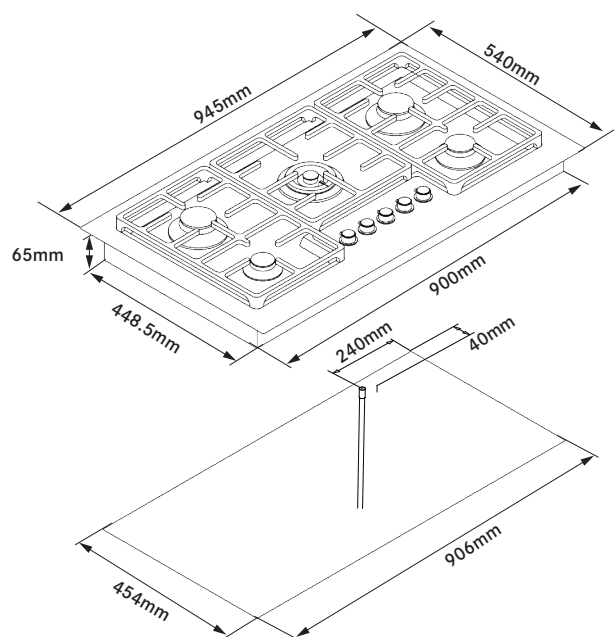

FLG945B1N

95CM 5 BURNER LOW PROFILE GAS COOKTOP

PRODUCT INFORMATION

Overall Dimensions (mm)	945mm x 540mm
Controls	Stainless steel knobs
Power	220-240V/50Hz, 1A Max
Cutout	906mm x 454mm
Safety devices	Auto shut off, Minute Reminder
Low profile	Yes
Pan support	Cast-iron
Ignition	Electronic
Gas type	NG
Solid brass burners	5
WOK Burner	0.5 - 22MJ/h*
Large Burners (2)	10.2MJ/h*
Medium Burner	8.5MJ/h*
Small Burner	6.5MJ/h*
Finish	Black ceramic/stainless steel
Warranty	5 years