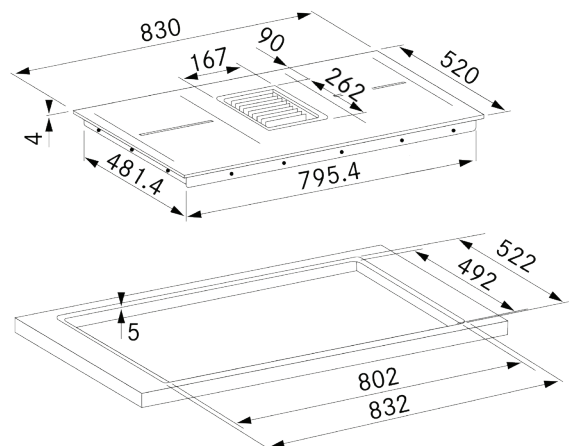

### PRODUCT INFORMATION

<b>Overall Dimensions (mm)</b>	830mm x 520mm
<b>Controls</b>	Touch slide LED
<b>Power</b>	220-240V/50Hz, 7545W Max
<b>Number of Heating Zones</b>	4 x 2100W, Boost 3700W Bridging 3700W
<b>Child lock</b>	Yes
<b>Keep warm function</b>	Yes
<b>Automatic Pan Detection</b>	Yes
<b>Boost Function</b>	Yes
<b>Edge profile</b>	Frameless
<b>Bridging Function</b>	Yes
<b>Pause &amp; recall</b>	Yes
<b>Functions</b>	Defrost Function, Timer, Slow Cooking Function, Residual Heat Indicator
<b>Built-In Extraction</b>	Yes
<b>Finish</b>	Black ceramic glass
<b>Warranty</b>	5 years