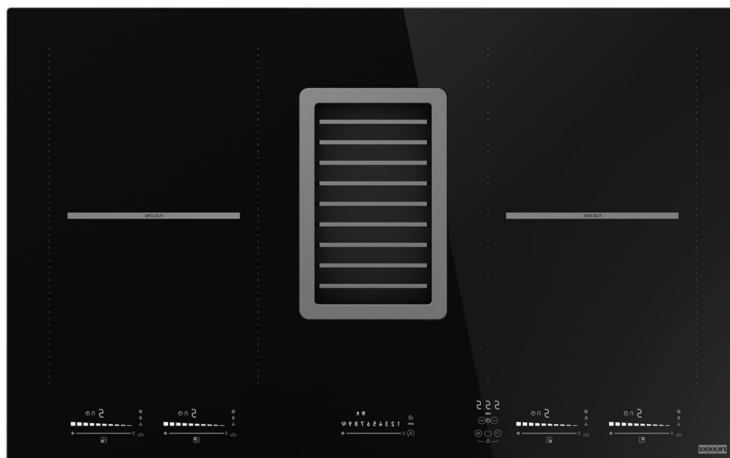

### PRODUCT INFORMATION

<b>Overall Dimensions (mm)</b>	830mm x 520mm
<b>Controls</b>	Touch slide LED
<b>Power</b>	220-240V/50Hz, 7545W Max
<b>Number of Heating Zones</b>	4 x 2100W, Boost 3700W Bridging 3700W
<b>Child lock</b>	Yes
<b>Keep warm function</b>	Yes
<b>Automatic Pan Detection</b>	Yes
<b>Boost Function</b>	Yes
<b>Edge profile</b>	Frameless
<b>Bridging Function</b>	Yes
<b>Pause &amp; recall</b>	Yes
<b>Functions</b>	Defrost Function, Timer, Slow Cooking Function, Residual Heat Indicator
<b>Built-In Extraction</b>	Yes
<b>Finish</b>	Black ceramic glass
<b>Warranty</b>	5 years