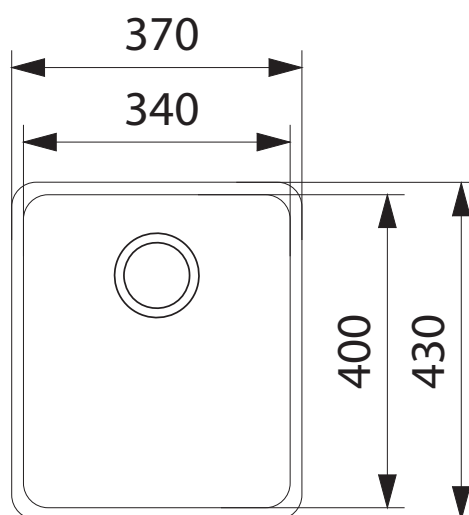

ANX 110-34
ANCONA

PRODUCT INFORMATION

Installation	Undermount
Dimensions	370 x 430mm
Cabinet Base	450mm
Bowl Size	340 x 400 x 190mm/25L
Bowl Radius	36mm
Cut-Out Size	Template
Cut-Out Template	Yes
Waste Outlet	Semi Integrated Waste
Overflow	Yes
Tap Holes	No
Remote Waste	No
Finish	Stainless Steel