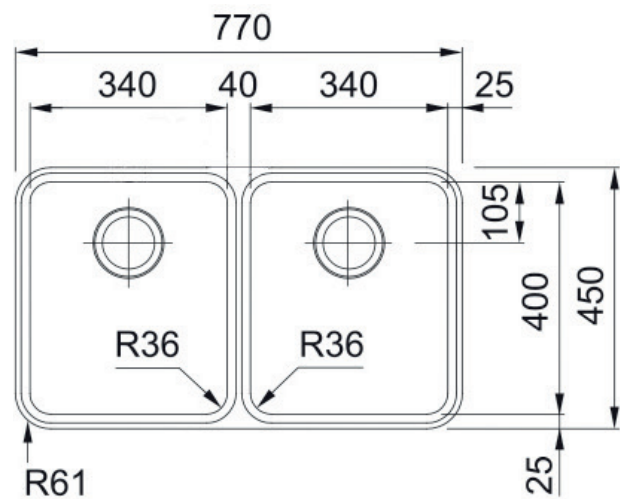

ANX 120 ANCONA

PRODUCT INFORMATION

Installation	Undermount
Dimensions	770 x 450mm
Cabinet Base	800mm
Bowl Size	340 x 400 x 190mm/25L (x2)
Bowl Radius	36mm
Cut-Out Size	Template
Cut-Out Template	Yes
Waste Outlet	Semi Integrated Waste
Overflow	Yes
Tap Holes	No
Remote Waste	No
Finish	Stainless Steel