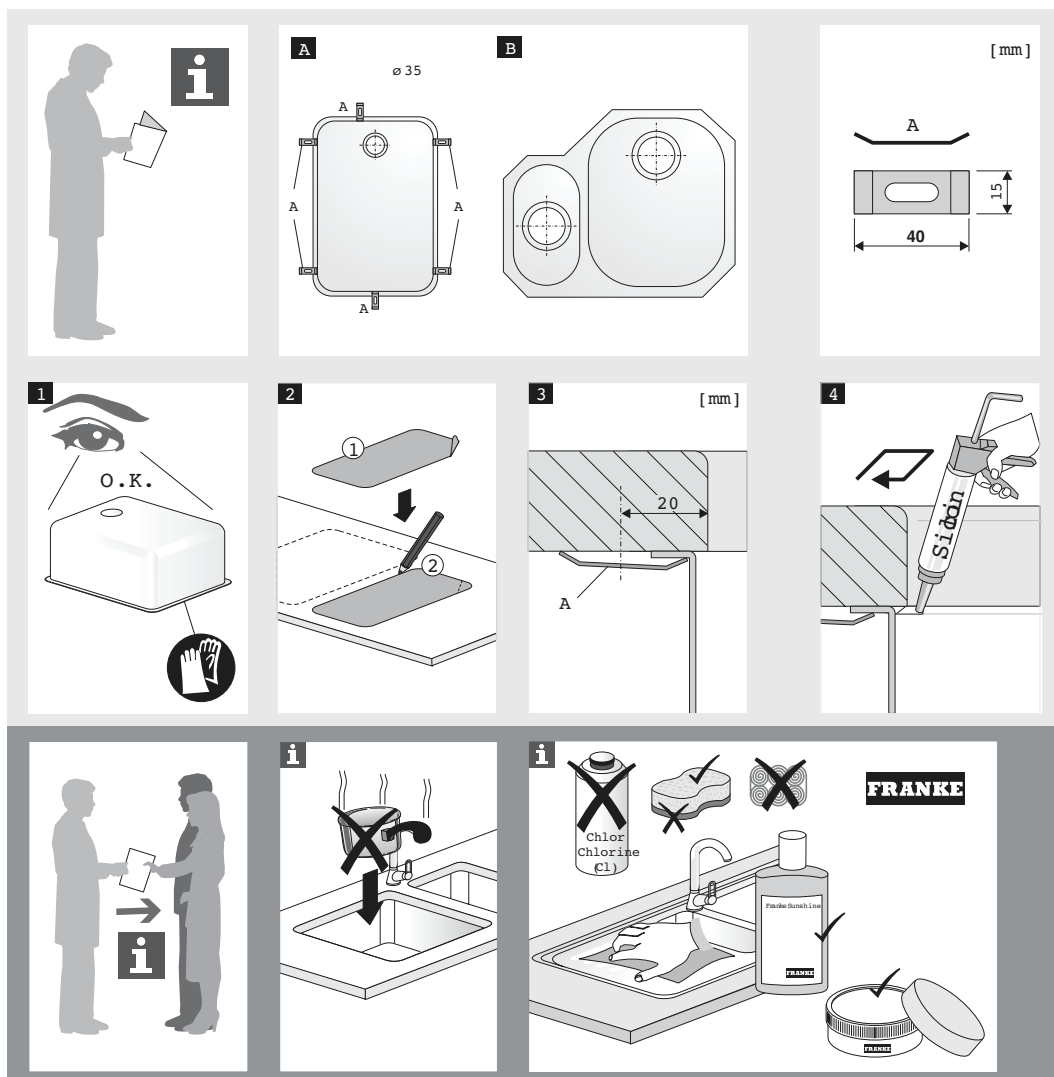

Disclaimer: Products in this specification manual must by regulation be installed by licensed and registered trade people. The manufacturer/distributor reserves the right to vary specifications or delete models from their range without prior notification. Dimensions are nominal measurements only. Dimensions and set-outs listed are correct at time of publication however the manufacturer/distributor takes no responsibility for printing errors.

Published 24/09/2020

Franke Bow Centre BWX 120-41/27 Sink

Installation Instructions - Undermount

Please note: Images above are indicative and for illustration purposes only. Please reference the template file for cut-out measurements as sinks vary in shape and size.