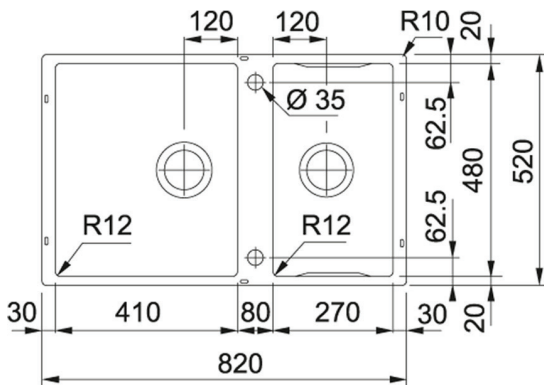

ACCESSORIES

Dimensions are nominal measurements only.

Disclaimer: Products in this specification manual must by regulation be installed by licensed and registered trade people. The manufacturer/distributor reserves the right to vary specifications or delete models from their range without prior notification. Dimensions are nominal measurements only. Dimensions and set-outs listed are correct at time of publication however the manufacturer/distributor takes no responsibility for printing errors.

Published 24/09/2020