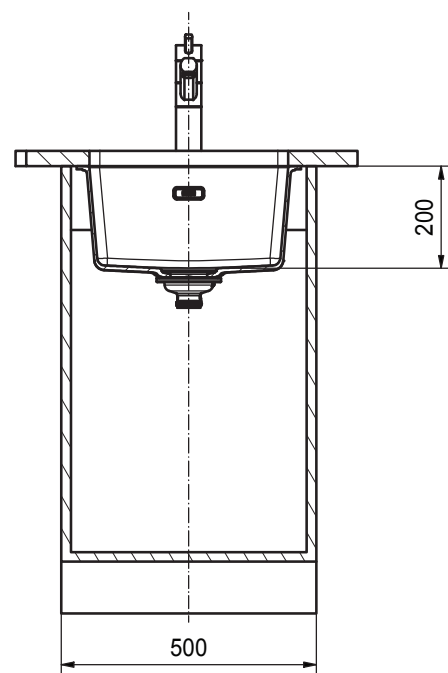

Franke City MRG110-39PW Single Bowl Undermount Sink Polar White

2414002

SPECIFICATIONS

Recommended Use	Domestic, Hotel & Commercial
Plug & Waste	Basket Waste with Cover
Bowl Type	Single Bowl
Bowl Configuration	Single Bowl No Drainer
Mounting	Undermount
Overflow Configuration	Overflow
Taphole Configuration	No Taphole
Sink Colour	Polar White
Finish	Matte
Material	Fragranite
Plug & Waste Size	90mm

WARRANTY

Warranty - Domestic Use	50 Years - Replacement Only
Warranty - Commercial Use	12 Months - Replacement Only
Spare Parts (Plug and waste, clips)	12 Months - Parts and Labour

Please refer to Warranty Page for full Terms and Conditions

NOTE

Sinks must be installed using an instruction manual. No responsibility will be taken for damage that occurs where an instruction manual has not been used.

CLEANING RECOMMENDATIONS:

We recommend the use of soapy water or approved cleaners. This product should not be cleaned with abrasive materials. Damage caused by any improper treatment is not covered by the product warranty. Refer to Warranty Conditions

To see the complete Franke range go to www.reece.com.au