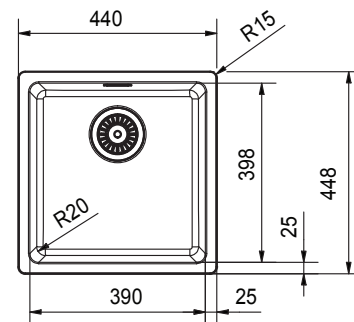

Franke City MRG110-39PW Single Bowl Undermount Sink Polar White

2414002

SPECIFICATIONS

Recommended Use	Domestic, Hotel & Commercial
Plug & Waste	Basket Waste with Cover
Bowl Type	Single Bowl
Bowl Configuration	Single Bowl No Drainer
Mounting	Undermount
Overflow Configuration	Overflow
Taphole Configuration	No Taphole
Sink Colour	Polar White
Finish	Matte
Material	Fragranite
Plug & Waste Size	90mm

WARRANTY

Warranty - Domestic Use	50 Years - Replacement Only
Warranty - Commercial Use	12 Months - Replacement Only
Spare Parts (Plug and waste, clips)	12 Months - Parts and Labour

Please refer to Warranty Page for full Terms and Conditions

NOTE

Sinks must be installed using an instruction manual. No responsibility will be taken for damage that occurs where an instruction manual has not been used.

CLEANING RECOMMENDATIONS:

We recommend the use of soapy water or approved cleaners. This product should not be cleaned with abrasive materials. Damage caused by any improper treatment is not covered by the product warranty. Refer to Warranty Conditions

To see the complete Franke range go to www.reece.com.au