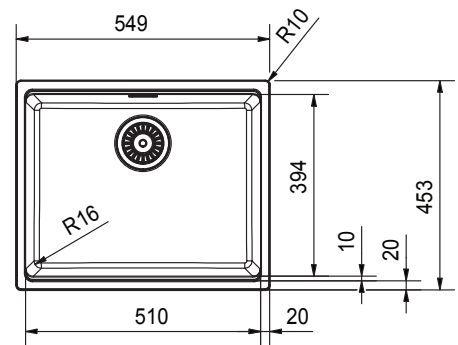

Franke City MRG110-51PW Single Bowl Undermount Sink Polar White

2414008

SPECIFICATIONS

Recommended Use	Domestic, Hotel & Commercial
Plug & Waste	Basket Waste with Cover
Bowl Type	Single Bowl
Bowl Configuration	Single Bowl No Drainer
Mounting	Undermount
Overflow Configuration	Overflow
Taphole Configuration	No Taphole
Sink Colour	Polar White
Finish	Matte
Material	Fragranite
Plug & Waste Size	90mm

WARRANTY

Warranty - Domestic Use	50 Years - Replacement Only
Warranty - Commercial Use	12 Months - Replacement Only
Spare Parts (Plug and waste, clips)	12 Months - Parts and Labour

Please refer to Warranty Page for full Terms and Conditions

NOTE

Sinks must be installed using an instruction manual. No responsibility will be taken for damage that occurs where an instruction manual has not been used.

CLEANING RECOMMENDATIONS:

We recommend the use of soapy water or approved cleaners. This product should not be cleaned with abrasive materials. Damage caused by any improper treatment is not covered by the product warranty. Refer to Warranty Conditions

To see the complete Franke range go to www.reece.com.au