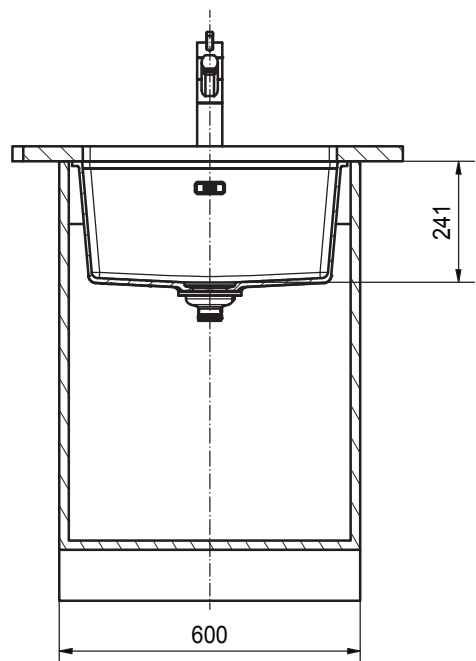

Franke City MRG110-51PW Single Bowl Undermount Sink Polar White

2414008

SPECIFICATIONS

Recommended Use	Domestic, Hotel & Commercial
Plug & Waste	Basket Waste with Cover
Bowl Type	Single Bowl
Bowl Configuration	Single Bowl No Drainer
Mounting	Undermount
Overflow Configuration	Overflow
Taphole Configuration	No Taphole
Sink Colour	Polar White
Finish	Matte
Material	Fragranite
Plug & Waste Size	90mm

WARRANTY

Warranty - Domestic Use	50 Years - Replacement Only
Warranty - Commercial Use	12 Months - Replacement Only
Spare Parts (Plug and waste, clips)	12 Months - Parts and Labour

Please refer to Warranty Page for full Terms and Conditions

NOTE

Sinks must be installed using an instruction manual. No responsibility will be taken for damage that occurs where an instruction manual has not been used.

CLEANING RECOMMENDATIONS:

We recommend the use of soapy water or approved cleaners. This product should not be cleaned with abrasive materials. Damage caused by any improper treatment is not covered by the product warranty. Refer to Warranty Conditions

To see the complete Franke range go to www.reece.com.au