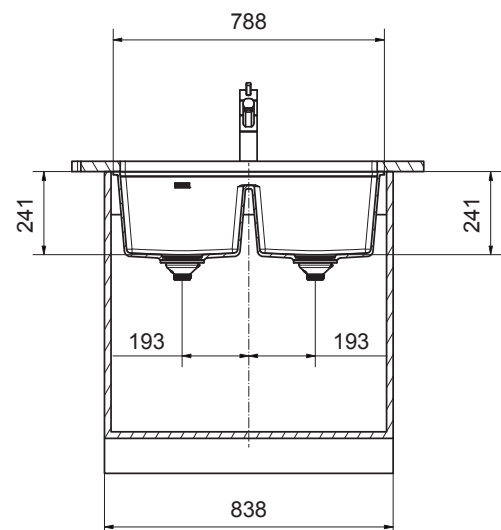

Franke City MRG120-36/36MB Double Bowl Undermount Sink Matte Black

2414018

SPECIFICATIONS

Recommended Use	Domestic, Hotel & Commercial
Plug & Waste	Basket Waste with Cover
Bowl Type	Double Bowl
Bowl Configuration	Double Bowl No Drainer
Bowl Divider	Full Height
Mounting	Undermount
Overflow Configuration	Overflow
Taphole Configuration	No Taphole
Sink Colour	Matte Black
Finish	Matte
Material	Fragranite
Plug & Waste Size	90mm

WARRANTY

Warranty - Domestic Use	50 Years - Replacement Only
Warranty - Commercial Use	12 Months - Replacement Only
Spare Parts (Plug and waste, clips)	12 Months - Parts and Labour

Please refer to Warranty Page for full Terms and Conditions

NOTE

Sinks must be installed using an instruction manual. No responsibility will be taken for damage that occurs where an instruction manual has not been used.

CLEANING RECOMMENDATIONS:

We recommend the use of soapy water or approved cleaners. This product should not be cleaned with abrasive materials. Damage caused by any improper treatment is not covered by the product warranty. Refer to Warranty Conditions

To see the complete Franke range go to www.reece.com.au