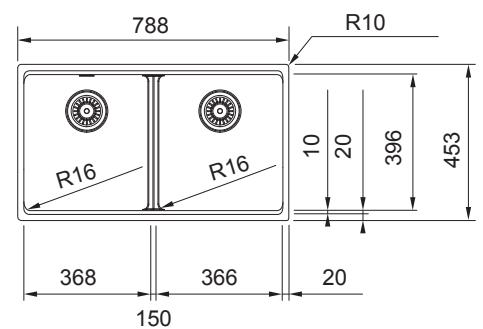

Franke City MRG120-36/36MB Double Bowl Undermount Sink Matte Black

2414018

SPECIFICATIONS

Recommended Use	Domestic, Hotel & Commercial
Plug & Waste	Basket Waste with Cover
Bowl Type	Double Bowl
Bowl Configuration	Double Bowl No Drainer
Bowl Divider	Full Height
Mounting	Undermount
Overflow Configuration	Overflow
Taphole Configuration	No Taphole
Sink Colour	Matte Black
Finish	Matte
Material	Fragranite
Plug & Waste Size	90mm

WARRANTY

Warranty - Domestic Use	50 Years - Replacement Only
Warranty - Commercial Use	12 Months - Replacement Only
Spare Parts (Plug and waste, clips)	12 Months - Parts and Labour

Please refer to Warranty Page for full Terms and Conditions

NOTE

Sinks must be installed using an instruction manual. No responsibility will be taken for damage that occurs where an instruction manual has not been used.

CLEANING RECOMMENDATIONS:

We recommend the use of soapy water or approved cleaners. This product should not be cleaned with abrasive materials. Damage caused by any improper treatment is not covered by the product warranty. Refer to Warranty Conditions

To see the complete Franke range go to www.reece.com.au