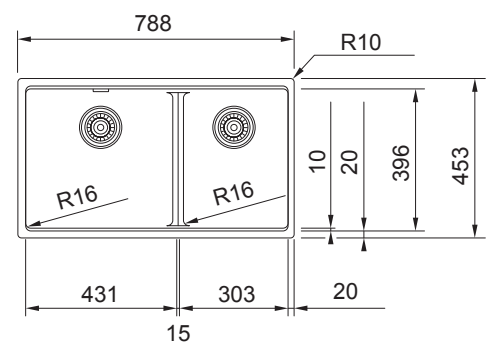

Franke City MRG120-43/30MB Double Bowl Undermount Sink Matte Black

2414024

SPECIFICATIONS

Recommended Use	Domestic, Hotel & Commercial
Plug & Waste	Basket Waste with Cover
Bowl Type	Double Bowl
Bowl Configuration	Double Bowl No Drainer
Bowl Divider	Half Height
Mounting	Undermount
Overflow Configuration	Overflow
Taphole Configuration	No Taphole
Sink Colour	Matte Black
Finish	Matte
Material	Fragranite
Plug & Waste Size	90mm

WARRANTY

Warranty - Domestic Use	50 Years - Replacement Only
Warranty - Commercial Use	12 Months - Replacement Only
Spare Parts (Plug and waste, clips)	12 Months - Parts and Labour

Please refer to Warranty Page for full Terms and Conditions

NOTE

Sinks must be installed using an instruction manual. No responsibility will be taken for damage that occurs where an instruction manual has not been used.

CLEANING RECOMMENDATIONS:

We recommend the use of soapy water or approved cleaners. This product should not be cleaned with abrasive materials. Damage caused by any improper treatment is not covered by the product warranty. Refer to Warranty Conditions

To see the complete Franke range go to www.reece.com.au