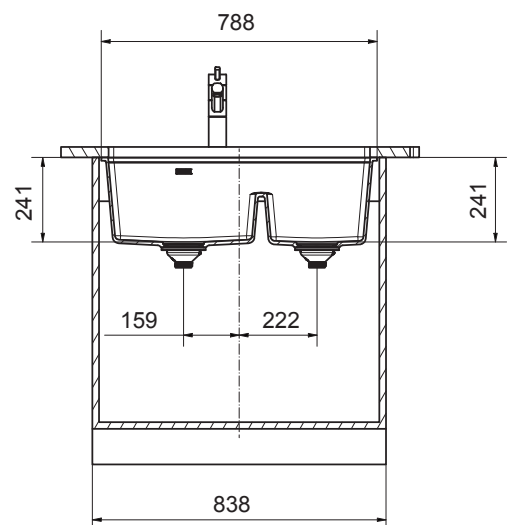

Franke City MRG120-43/30MB Double Bowl Undermount Sink Matte Black

2414024

SPECIFICATIONS

Recommended Use	Domestic, Hotel & Commercial
Plug & Waste	Basket Waste with Cover
Bowl Type	Double Bowl
Bowl Configuration	Double Bowl No Drainer
Bowl Divider	Half Height
Mounting	Undermount
Overflow Configuration	Overflow
Taphole Configuration	No Taphole
Sink Colour	Matte Black
Finish	Matte
Material	Fragranite
Plug & Waste Size	90mm

WARRANTY

Warranty - Domestic Use	50 Years - Replacement Only
Warranty - Commercial Use	12 Months - Replacement Only
Spare Parts (Plug and waste, clips)	12 Months - Parts and Labour

Please refer to Warranty Page for full Terms and Conditions

NOTE

Sinks must be installed using an instruction manual. No responsibility will be taken for damage that occurs where an instruction manual has not been used.

CLEANING RECOMMENDATIONS:

We recommend the use of soapy water or approved cleaners. This product should not be cleaned with abrasive materials. Damage caused by any improper treatment is not covered by the product warranty. Refer to Warranty Conditions

To see the complete Franke range go to www.reece.com.au