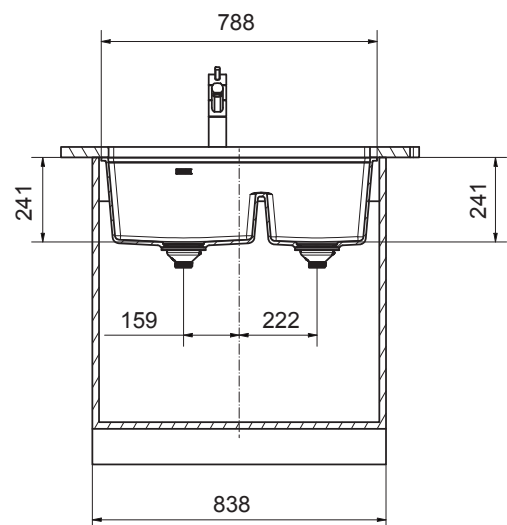

Franke City MRG120-43/30PW Double Bowl Undermount Sink Polar White

2414026

SPECIFICATIONS

Recommended Use	Domestic, Hotel & Commercial
Plug & Waste	Basket Waste with Cover
Bowl Type	Double Bowl
Bowl Configuration	Double Bowl No Drainer
Bowl Divider	Half Height
Mounting	Undermount
Overflow Configuration	Overflow
Taphole Configuration	No Taphole
Sink Colour	Polar White
Finish	Matte
Material	Fragranite
Plug & Waste Size	90mm

WARRANTY

Warranty - Domestic Use	50 Years - Replacement Only
Warranty - Commercial Use	12 Months - Replacement Only
Spare Parts (Plug and waste, clips)	12 Months - Parts and Labour

Please refer to Warranty Page for full Terms and Conditions

NOTE

Sinks must be installed using an instruction manual. No responsibility will be taken for damage that occurs where an instruction manual has not been used.

CLEANING RECOMMENDATIONS:

We recommend the use of soapy water or approved cleaners. This product should not be cleaned with abrasive materials. Damage caused by any improper treatment is not covered by the product warranty. Refer to Warranty Conditions

To see the complete Franke range go to www.reece.com.au