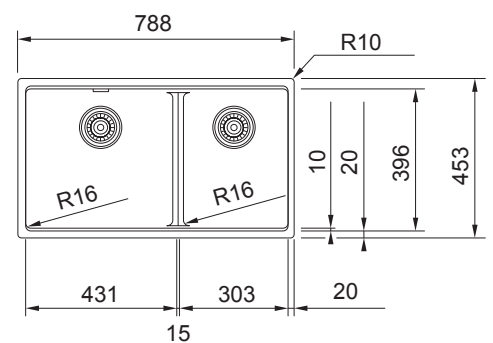

Franke City MRG120-43/30PW Double Bowl Undermount Sink Polar White

2414026

SPECIFICATIONS

Recommended Use	Domestic, Hotel & Commercial
Plug & Waste	Basket Waste with Cover
Bowl Type	Double Bowl
Bowl Configuration	Double Bowl No Drainer
Bowl Divider	Half Height
Mounting	Undermount
Overflow Configuration	Overflow
Taphole Configuration	No Taphole
Sink Colour	Polar White
Finish	Matte
Material	Fragranite
Plug & Waste Size	90mm

WARRANTY

Warranty - Domestic Use	50 Years - Replacement Only
Warranty - Commercial Use	12 Months - Replacement Only
Spare Parts (Plug and waste, clips)	12 Months - Parts and Labour

Please refer to Warranty Page for full Terms and Conditions

NOTE

Sinks must be installed using an instruction manual. No responsibility will be taken for damage that occurs where an instruction manual has not been used.

CLEANING RECOMMENDATIONS:

We recommend the use of soapy water or approved cleaners. This product should not be cleaned with abrasive materials. Damage caused by any improper treatment is not covered by the product warranty. Refer to Warranty Conditions

To see the complete Franke range go to www.reece.com.au