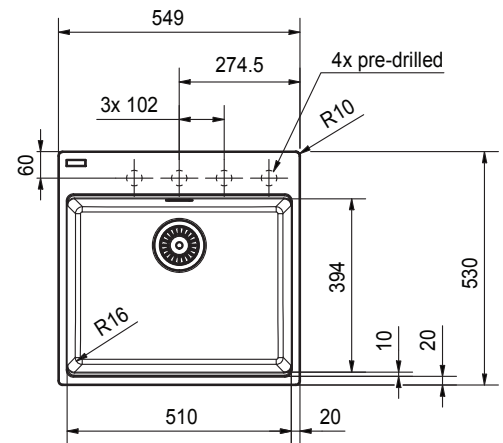

Franke City MRG610-51FTLMB Single Bowl Inset Sink with Tap Ledge Matte Black

2414003

SPECIFICATIONS

Recommended Use	Domestic, Hotel & Commercial
Plug & Waste	Basket Waste with Cover
Bowl Type	Single Bowl
Bowl Configuration	Single Bowl No Drainer
Mounting	Inset
Overflow Configuration	Overflow
Taphole Configuration	4 Pre-Drilled
Sink Colour	Matte Black
Finish	Matte
Material	Fragranite
Plug & Waste Size	90mm

WARRANTY

Warranty - Domestic Use	50 Years - Replacement Only
Warranty - Commercial Use	12 Months - Replacement Only
Spare Parts (Plug and waste, clips)	12 Months - Parts and Labour

Please refer to Warranty Page for full Terms and Conditions

NOTE

Sinks must be installed using an instruction manual. No responsibility will be taken for damage that occurs where an instruction manual has not been used.

CLEANING RECOMMENDATIONS:

We recommend the use of soapy water or approved cleaners. This product should not be cleaned with abrasive materials. Damage caused by any improper treatment is not covered by the product warranty. Refer to Warranty Conditions

To see the complete Franke range go to www.reece.com.au