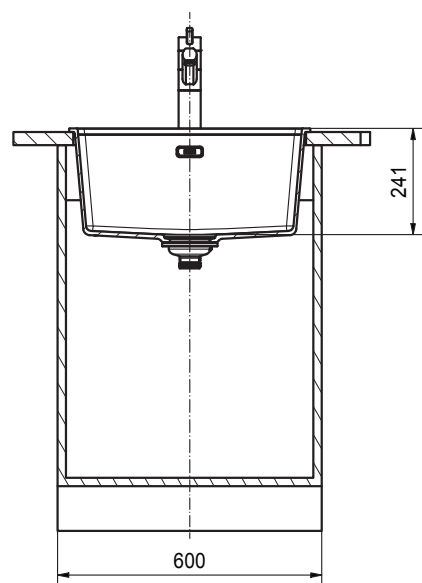

Franke City MRG610-51FTLMB Single Bowl Inset Sink with Tap Ledge Matte Black

2414003

SPECIFICATIONS

Recommended Use	Domestic, Hotel & Commercial
Plug & Waste	Basket Waste with Cover
Bowl Type	Single Bowl
Bowl Configuration	Single Bowl No Drainer
Mounting	Inset
Overflow Configuration	Overflow
Taphole Configuration	4 Pre-Drilled
Sink Colour	Matte Black
Finish	Matte
Material	Fragranite
Plug & Waste Size	90mm

WARRANTY

Warranty - Domestic Use	50 Years - Replacement Only
Warranty - Commercial Use	12 Months - Replacement Only
Spare Parts (Plug and waste, clips)	12 Months - Parts and Labour

Please refer to Warranty Page for full Terms and Conditions

NOTE

Sinks must be installed using an instruction manual. No responsibility will be taken for damage that occurs where an instruction manual has not been used.

CLEANING RECOMMENDATIONS:

We recommend the use of soapy water or approved cleaners. This product should not be cleaned with abrasive materials. Damage caused by any improper treatment is not covered by the product warranty. Refer to Warranty Conditions

To see the complete Franke range go to www.reece.com.au