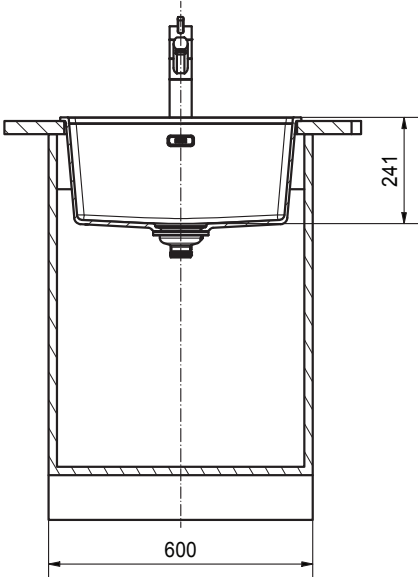

Franke City MRG610-51FTLMB Single Bowl Inset Sink with Tap Ledge Onyx

2414004

SPECIFICATIONS

Recommended Use	Domestic, Hotel & Commercial
Plug & Waste	Basket Waste with Cover
Bowl Type	Single Bowl
Bowl Configuration	Single Bowl No Drainer
Mounting	Inset
Overflow Configuration	Overflow
Taphole Configuration	4 Pre-Drilled
Sink Colour	Onyx
Finish	Matte
Material	Fragranite
Plug & Waste Size	90mm

WARRANTY

Warranty - Domestic Use	50 Years - Replacement Only
Warranty - Commercial Use	12 Months - Replacement Only
Spare Parts (Plug and waste, clips)	12 Months - Parts and Labour

Please refer to Warranty Page for full Terms and Conditions

NOTE

Sinks must be installed using an instruction manual. No responsibility will be taken for damage that occurs where an instruction manual has not been used.

CLEANING RECOMMENDATIONS:
We recommend the use of soapy water or approved cleaners. This product should not be cleaned with abrasive materials. Damage caused by any improper treatment is not covered by the product warranty. Refer to Warranty Conditions

To see the complete Franke range go to www.reece.com.au