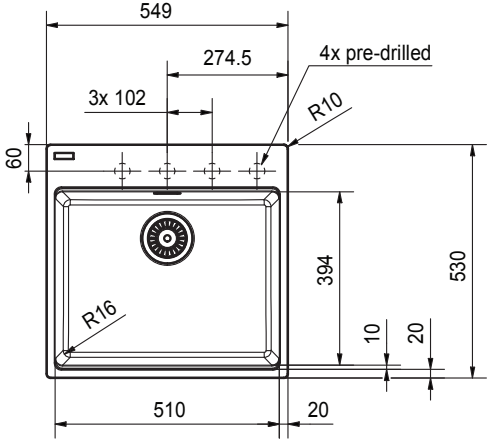

Franke City MRG610-51FTLMB Single Bowl Inset Sink with Tap Ledge Onyx

2414004

SPECIFICATIONS

Recommended Use	Domestic, Hotel & Commercial
Plug & Waste	Basket Waste with Cover
Bowl Type	Single Bowl
Bowl Configuration	Single Bowl No Drainer
Mounting	Inset
Overflow Configuration	Overflow
Taphole Configuration	4 Pre-Drilled
Sink Colour	Onyx
Finish	Matte
Material	Fragranite
Plug & Waste Size	90mm

WARRANTY

Warranty - Domestic Use	50 Years - Replacement Only
Warranty - Commercial Use	12 Months - Replacement Only
Spare Parts (Plug and waste, clips)	12 Months - Parts and Labour

Please refer to Warranty Page for full Terms and Conditions

NOTE

Sinks must be installed using an instruction manual. No responsibility will be taken for damage that occurs where an instruction manual has not been used.

CLEANING RECOMMENDATIONS:
We recommend the use of soapy water or approved cleaners. This product should not be cleaned with abrasive materials. Damage caused by any improper treatment is not covered by the product warranty. Refer to Warranty Conditions

To see the complete Franke range go to www.reece.com.au