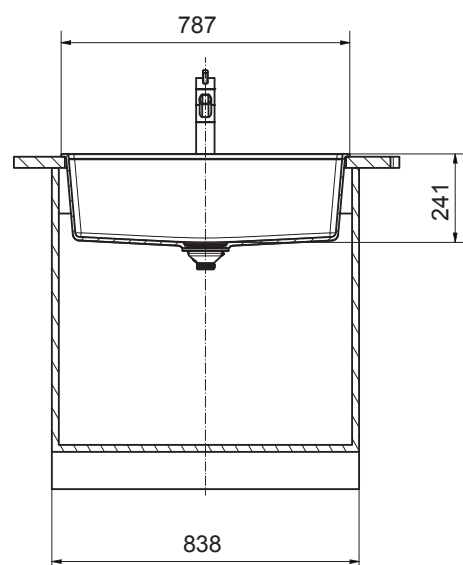

Franke City MRG610-75FTLMB Single Bowl Inset Sink with Tap Ledge Matte Black

2414009

SPECIFICATIONS

Recommended Use	Domestic, Hotel & Commercial
Plug & Waste	Basket Waste with Cover
Bowl Type	Single Bowl
Bowl Configuration	Single Bowl No Drainer
Mounting	Inset
Overflow Configuration	Overflow
Taphole Configuration	5 Pre-Drilled
Sink Colour	Matte Black
Finish	Matte
Material	Fragranite
Plug & Waste Size	90mm

WARRANTY

Warranty - Domestic Use	50 Years - Replacement Only
Warranty - Commercial Use	12 Months - Replacement Only
Spare Parts (Plug and waste, clips)	12 Months - Parts and Labour

Please refer to Warranty Page for full Terms and Conditions

NOTE

Sinks must be installed using an instruction manual. No responsibility will be taken for damage that occurs where an instruction manual has not been used.

CLEANING RECOMMENDATIONS:

We recommend the use of soapy water or approved cleaners. This product should not be cleaned with abrasive materials. Damage caused by any improper treatment is not covered by the product warranty. Refer to Warranty Conditions

To see the complete Franke range go to www.reece.com.au