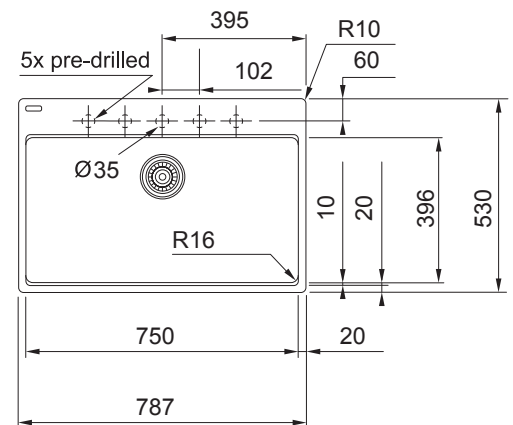

Franke City MRG610-75FTLMB Single Bowl Inset Sink with Tap Ledge Matte Black

2414009

SPECIFICATIONS

Recommended Use	Domestic, Hotel & Commercial
Plug & Waste	Basket Waste with Cover
Bowl Type	Single Bowl
Bowl Configuration	Single Bowl No Drainer
Mounting	Inset
Overflow Configuration	Overflow
Taphole Configuration	5 Pre-Drilled
Sink Colour	Matte Black
Finish	Matte
Material	Fragranite
Plug & Waste Size	90mm

WARRANTY

Warranty - Domestic Use	50 Years - Replacement Only
Warranty - Commercial Use	12 Months - Replacement Only
Spare Parts (Plug and waste, clips)	12 Months - Parts and Labour

Please refer to Warranty Page for full Terms and Conditions

NOTE

Sinks must be installed using an instruction manual. No responsibility will be taken for damage that occurs where an instruction manual has not been used.

CLEANING RECOMMENDATIONS:

We recommend the use of soapy water or approved cleaners. This product should not be cleaned with abrasive materials. Damage caused by any improper treatment is not covered by the product warranty. Refer to Warranty Conditions

To see the complete Franke range go to www.reece.com.au