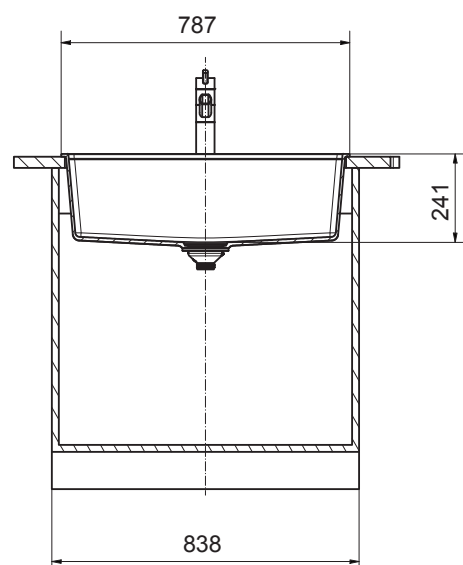

Franke City MRG610-75FTLON Single Bowl Inset Sink with Tap Ledge Onyx

2414010

SPECIFICATIONS

Recommended Use	Domestic, Hotel & Commercial
Plug & Waste	Basket Waste with Cover
Bowl Type	Single Bowl
Bowl Configuration	Single Bowl No Drainer
Mounting	Inset
Overflow Configuration	Overflow
Taphole Configuration	5 Pre-Drilled
Sink Colour	Onyx
Finish	Matte
Material	Fragranite
Plug & Waste Size	90mm

WARRANTY

Warranty - Domestic Use	50 Years - Replacement Only
Warranty - Commercial Use	12 Months - Replacement Only
Spare Parts (Plug and waste, clips)	12 Months - Parts and Labour

Please refer to Warranty Page for full Terms and Conditions

NOTE

Sinks must be installed using an instruction manual. No responsibility will be taken for damage that occurs where an instruction manual has not been used.

CLEANING RECOMMENDATIONS:

We recommend the use of soapy water or approved cleaners. This product should not be cleaned with abrasive materials. Damage caused by any improper treatment is not covered by the product warranty. Refer to Warranty Conditions

To see the complete Franke range go to www.reece.com.au