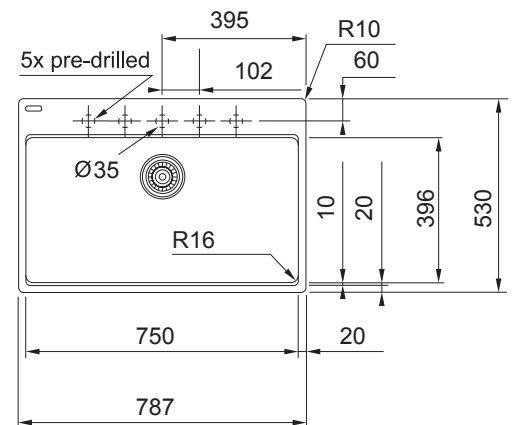

Franke City MRG610-75FTLON Single Bowl Inset Sink with Tap Ledge Onyx

2414010

SPECIFICATIONS

Recommended Use	Domestic, Hotel & Commercial
Plug & Waste	Basket Waste with Cover
Bowl Type	Single Bowl
Bowl Configuration	Single Bowl No Drainer
Mounting	Inset
Overflow Configuration	Overflow
Taphole Configuration	5 Pre-Drilled
Sink Colour	Onyx
Finish	Matte
Material	Fragranite
Plug & Waste Size	90mm

WARRANTY

Warranty - Domestic Use	50 Years - Replacement Only
Warranty - Commercial Use	12 Months - Replacement Only
Spare Parts (Plug and waste, clips)	12 Months - Parts and Labour

Please refer to Warranty Page for full Terms and Conditions

NOTE

Sinks must be installed using an instruction manual. No responsibility will be taken for damage that occurs where an instruction manual has not been used.

CLEANING RECOMMENDATIONS:

We recommend the use of soapy water or approved cleaners. This product should not be cleaned with abrasive materials. Damage caused by any improper treatment is not covered by the product warranty. Refer to Warranty Conditions

To see the complete Franke range go to www.reece.com.au