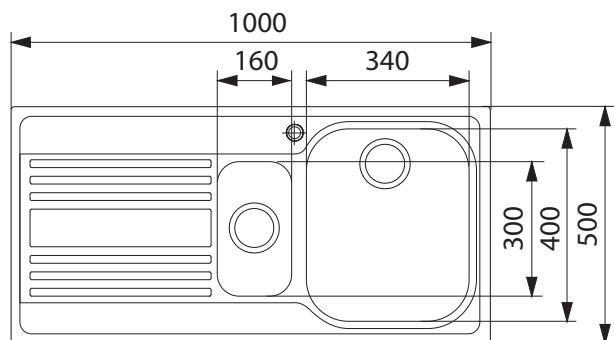

### PRODUCT INFORMATION

|                               |   |
|-------------------------------|---|
| <b>Installation</b>           | Topmount                                      |
| <b>Dimensions</b>             | 1000 x 500mm                                  |
| <b>Cabinet Base</b>           | 600mm   |
| <b>Bowl Size</b>              | 340 x 400 x 180mm/24L<br>160 x 300 x 125mm/6L |
| <b>Bowl Radius</b>            | 70mm  |
| <b>Cut-Out Size</b>           | 980 x 480mm                                   |
| <b>Cut-Out Template</b>       | No  |
| <b>Waste Outlet</b>           | Semi Integrated Waste                         |
| <b>Overflow</b>               | Yes   |
| <b>Tap Holes</b>              | Yes   |
| <b>Remote Waste</b>           | No  |
| <b>Opposite Configuration</b> | Yes   |
| <b>Finish</b>                 | Stainless Steel                               |