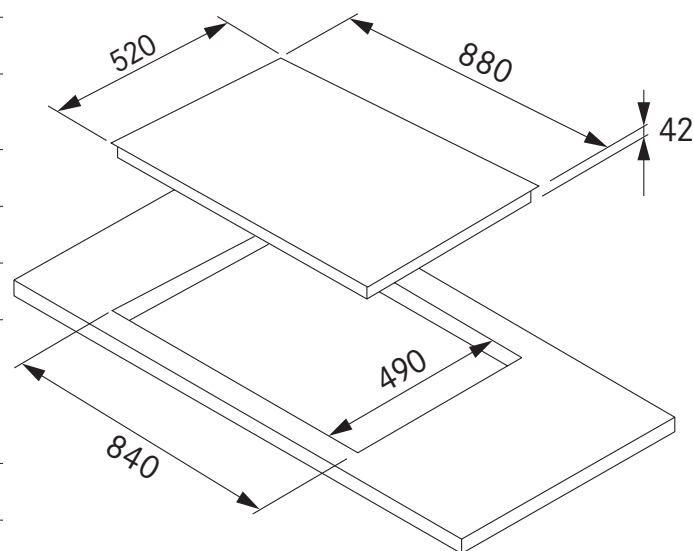

## 90CM CERAMIC COOKTOP

### PRODUCT INFORMATION

<b>Recommended Use</b>	Domestic
<b>Overall Dimensions (mm)</b>	880(W) x 520(D) x 46(H)
<b>Weight</b>	14 Kg
<b>Power</b>	220-240V 50/60Hz, 6000W Max, 25A Connection
<b>Number of Heating Zones</b>	5
<b>Control Interface</b>	Touch Wheel
<b>Display</b>	Red LED
<b>Cooking Zones</b>	1200W x 1 1800W x 2 2300W x 1 2400W/1500W Middle
<b>Child Lock</b>	Yes
<b>Functions</b>	Pause and Recall Functions Keep Warm Function Residual Heat Indicator
<b>Finish</b>	Black Glass

\*Min 50mm between the cooktop and the wall or sides

**PLEASE NOTE:** Technical and product specifications may change; therefore, cut-outs for appliances should only be by physical product measurements. The above information is indicative only.