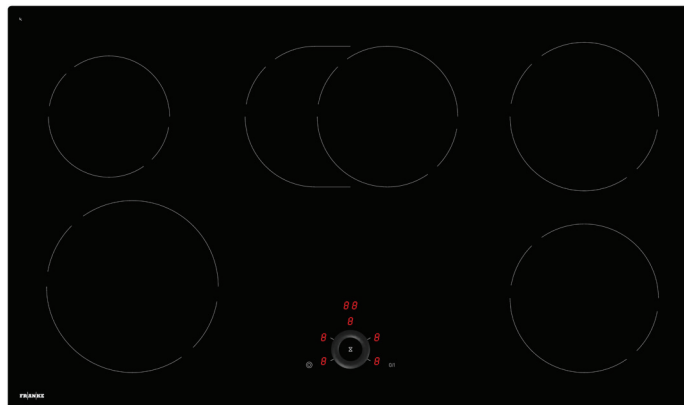

## 90CM CERAMIC COOKTOP

### PRODUCT INFORMATION

<b>Recommended Use</b>	Domestic
<b>Overall Dimensions (mm)</b>	880(W) x 520(D) x 46(H)
<b>Weight</b>	14 Kg
<b>Power</b>	220-240V 50/60Hz, 6000W Max, 25A Connection
<b>Number of Heating Zones</b>	5
<b>Control Interface</b>	Touch Wheel
<b>Display</b>	Red LED
<b>Cooking Zones</b>	1200W x 1 1800W x 2 2300W x 1 2400W/1500W Middle
<b>Child Lock</b>	Yes
<b>Functions</b>	Pause and Recall Functions Keep Warm Function Residual Heat Indicator
<b>Finish</b>	Black Glass