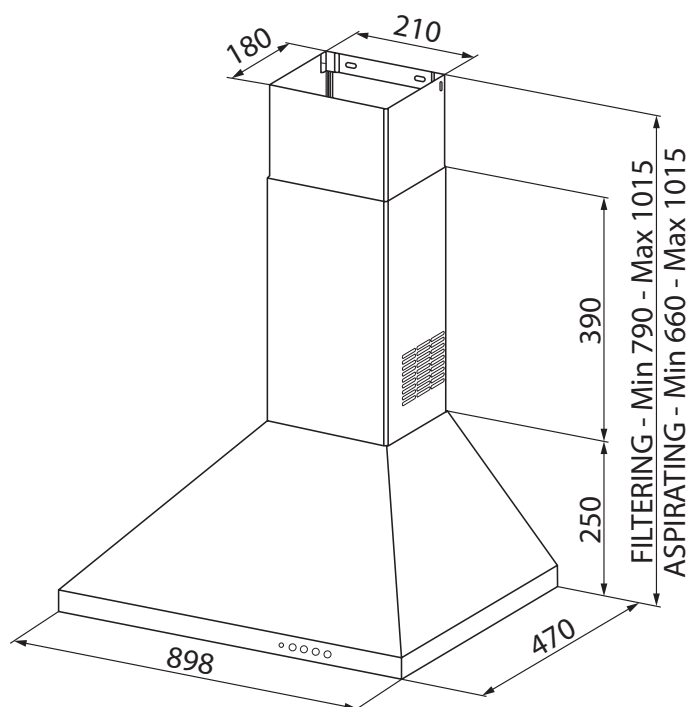

FDL9065XSAU

90CM 3 FLARE CANOPY RANGEHOOD

PRODUCT INFORMATION

Recommended Use	Domestic
Overall Dimensions (mm)	898(W) x 470(D) x 790-1015(H)
Weight	10 Kg
Power	220-240V 50Hz, 252W max
Plug	Plug with 3 Pins
Airflow	715m ³ /h
Speeds	3
Noise Level	48dB
Lighting	LED x 2
Controls	Push Buttons
Filter	Aluminum Mesh (Dishwasher Safe)
Recirculating Option	Yes
Finish	Stainless Steel

PLEASE NOTE: Technical and product specifications may change; therefore, cut-outs for appliances should only be by physical product measurements. The above information is indicative only.

LAST UPDATED: 29 OCT 2019