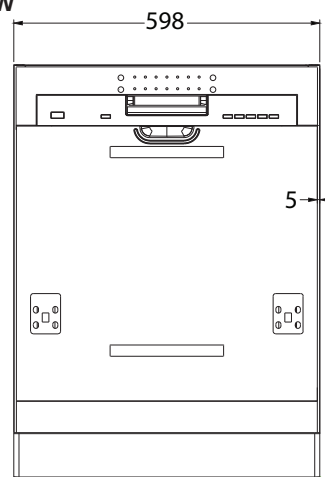

FRDW60SI

SEMI INTEGRATED DISHWASHER

*Door panel and kickplate not included

PRODUCT INFORMATION

Recommended Use	Domestic
Overall Dimensions (mm)	598(W) x 815(H) x 570(D)
Door Panel Dimensions (mm)	589(W) x 595(H) x 20(T)
Capacity	14 Place Settings
Weight	35 Kg
Programmes	7
Power	220-240V 50Hz, 2100W Max
Power Cord	1400mm Length
Noise Level	49dB
Cutlery Holder Type	Cutlery Drawer
Child Lock	Yes
Auto Wash	Yes
Delay Start	Yes
AquaStop	Yes
Upper Basket	Adjustable
Water Connection	Cold Water Only
Water Inlet Hose	1500mm
Drying Type	Residual Heat
Finish	Stainless Steel Control Panel

FRONT VIEW

SIDE VIEW

PLEASE NOTE: Technical and product specifications may change; therefore, cut-outs for appliances should only be by physical product measurements. The above information is indicative only.

LAST UPDATED: 11 AUG 2020

MAKE IT WONDERFUL