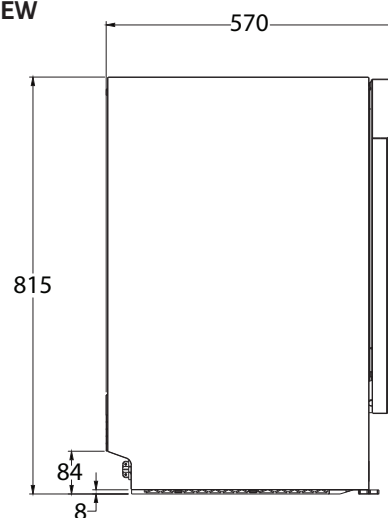

SIDE VIEW

PLEASE NOTE: Technical and product specifications may change; therefore, cut-outs for appliances should only be by physical product measurements. The above information is indicative only.

LAST UPDATED: 11 AUG 2020

MAKE IT WONDERFUL