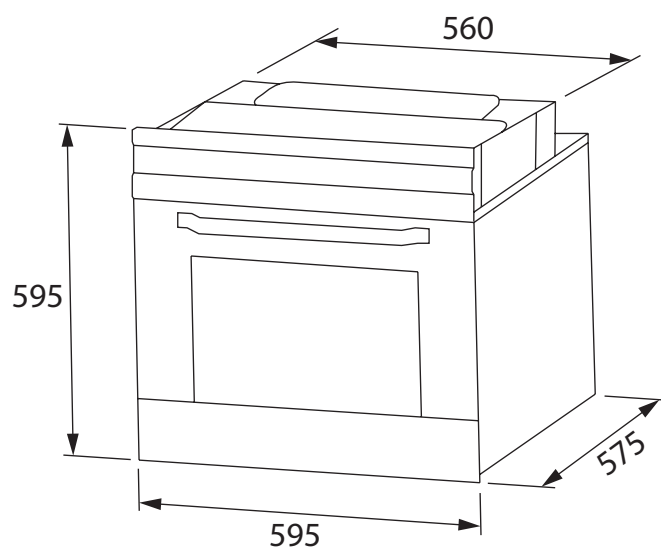

FRE60M9B

60CM 9 FUNCTION OVEN

PRODUCT INFORMATION

Recommended Use	Domestic
Dimensions (mm)	595(W) x 595(H) x 575(D)
Cavity Size	70L Net
Weight	30.8 Kg
Functions	9
Source	Electrical
Power	220-240V 50/60Hz, 3000W Max
Power Cord	Hard Wired, 1400mm Length
Temperature Range	50° - 250° C
Control Interface	Push In & Out Control Knobs x 2
Display	Red LED
Oven Door	Triple Glazed
Lighting	Single
Child Lock	Yes
Timer	Digital Timer
Convection Fan	Yes
Cooling Fan	Yes
Shelf Rack	2
Accessories	Baking Pan x 1
Finish	Black Glass

PLEASE NOTE: Technical and product specifications may change; therefore, cut-outs for appliances should only be by physical product measurements. The above information is indicative only.

LAST UPDATED: 11 OCT 2019