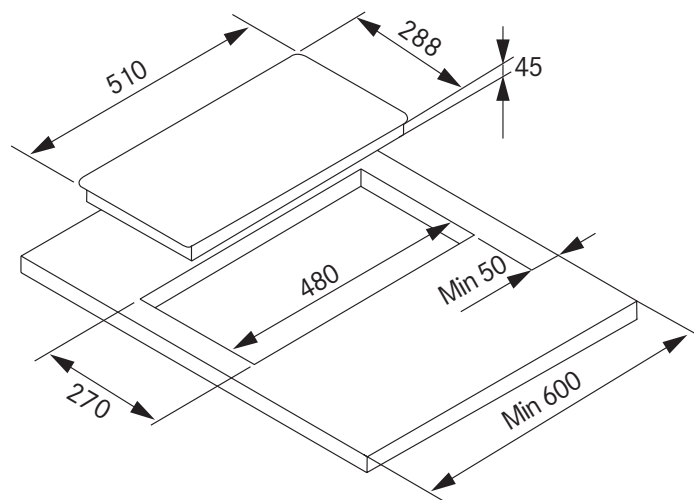

FRG302S1

30CM GAS COOKTOP

PRODUCT INFORMATION

Recommended Use	Domestic
Overall Dimensions (mm)	288(W) x 510(D) x 48(H)
Weight	5 Kg
Power	220-240 50/60Hz, 0.6W Max
Power Cord	1850mm Length
Number of Burners	2
Control Interface	Stainless Steel Knobs
Gas Type	Natural and LPG
Large Burner Output*	10.8MJ/h x 1
Small Burner Output*	4MJ/h x 1
Flame Failure	Yes
Cast Iron Trivet	Yes
Automatic Ignition	Yes
Finish	Stainless Steel

* Natural gas output

*Min 50mm between the cooktop and the wall or sides

PLEASE NOTE: Technical and product specifications may change; therefore, cut-outs for appliances should only be by physical product measurements. The above information is indicative only.